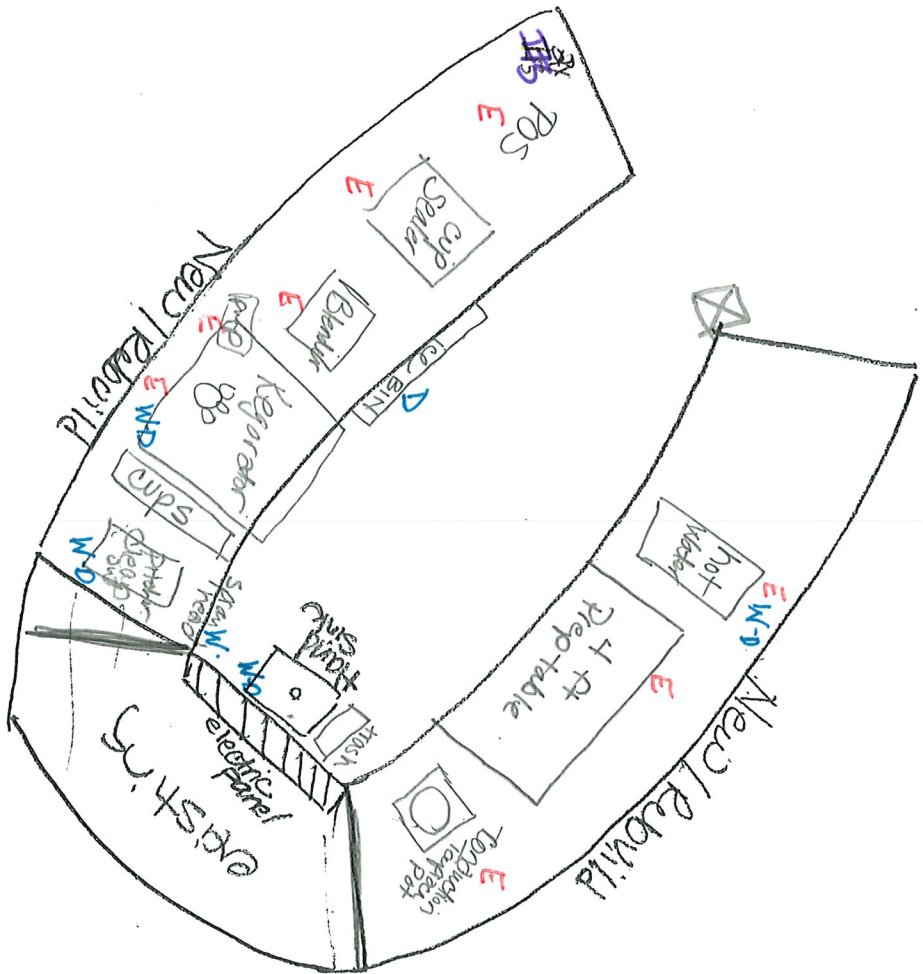

↑ N

E Electric
W-D Water-Drain
POS - Data port 2x