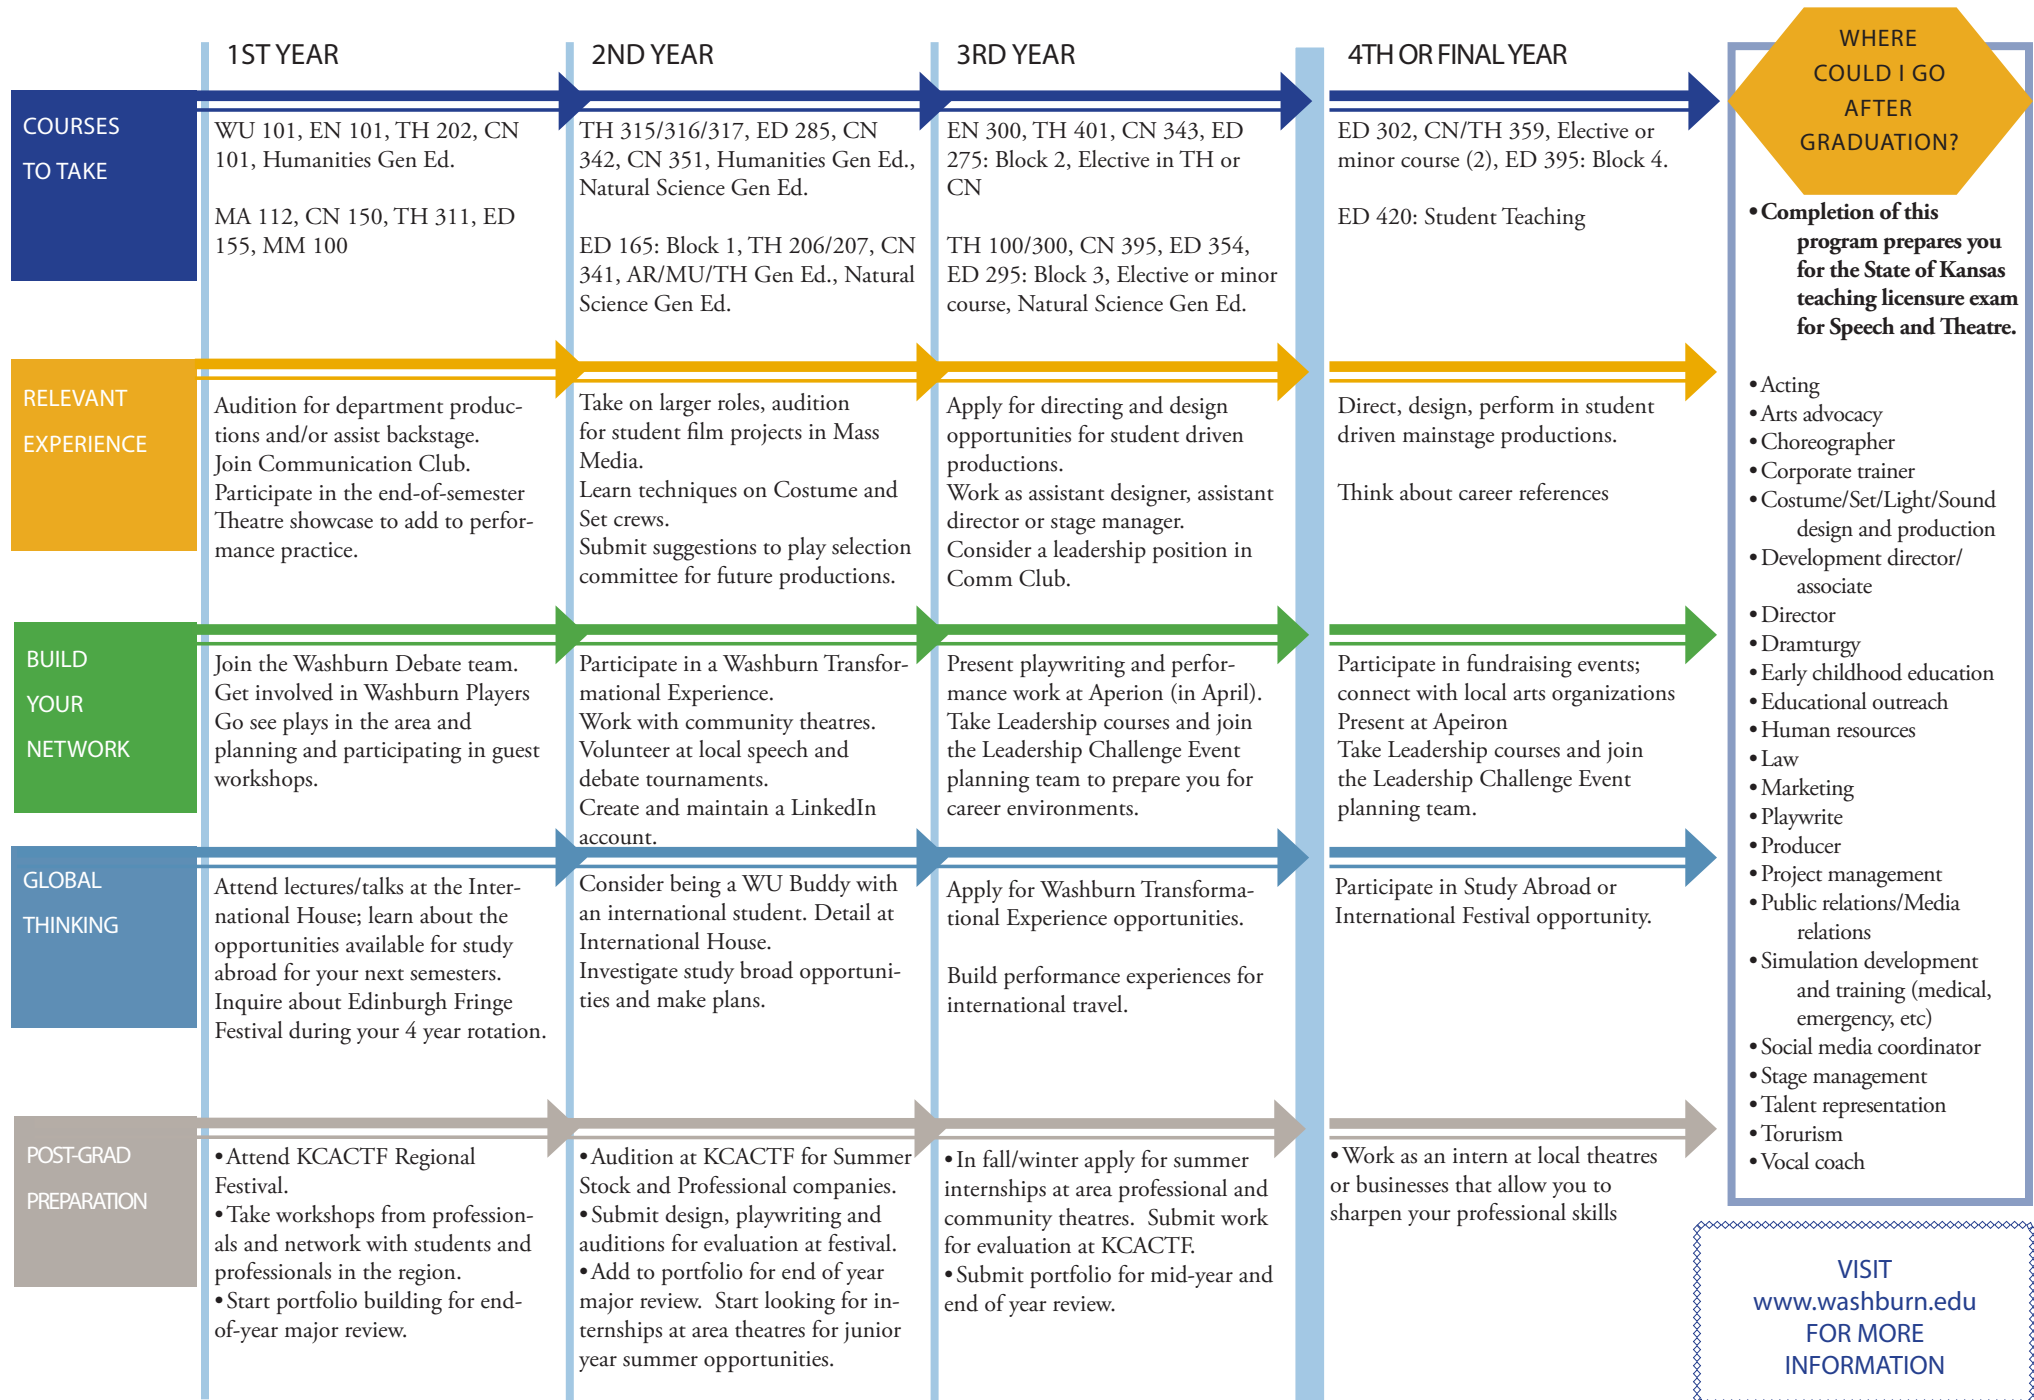

Speech and Theatre

Bachelor of Education in Speech and Theatre

MAJOR MAP

VISIT
www.washburn.edu
FOR MORE
INFORMATION