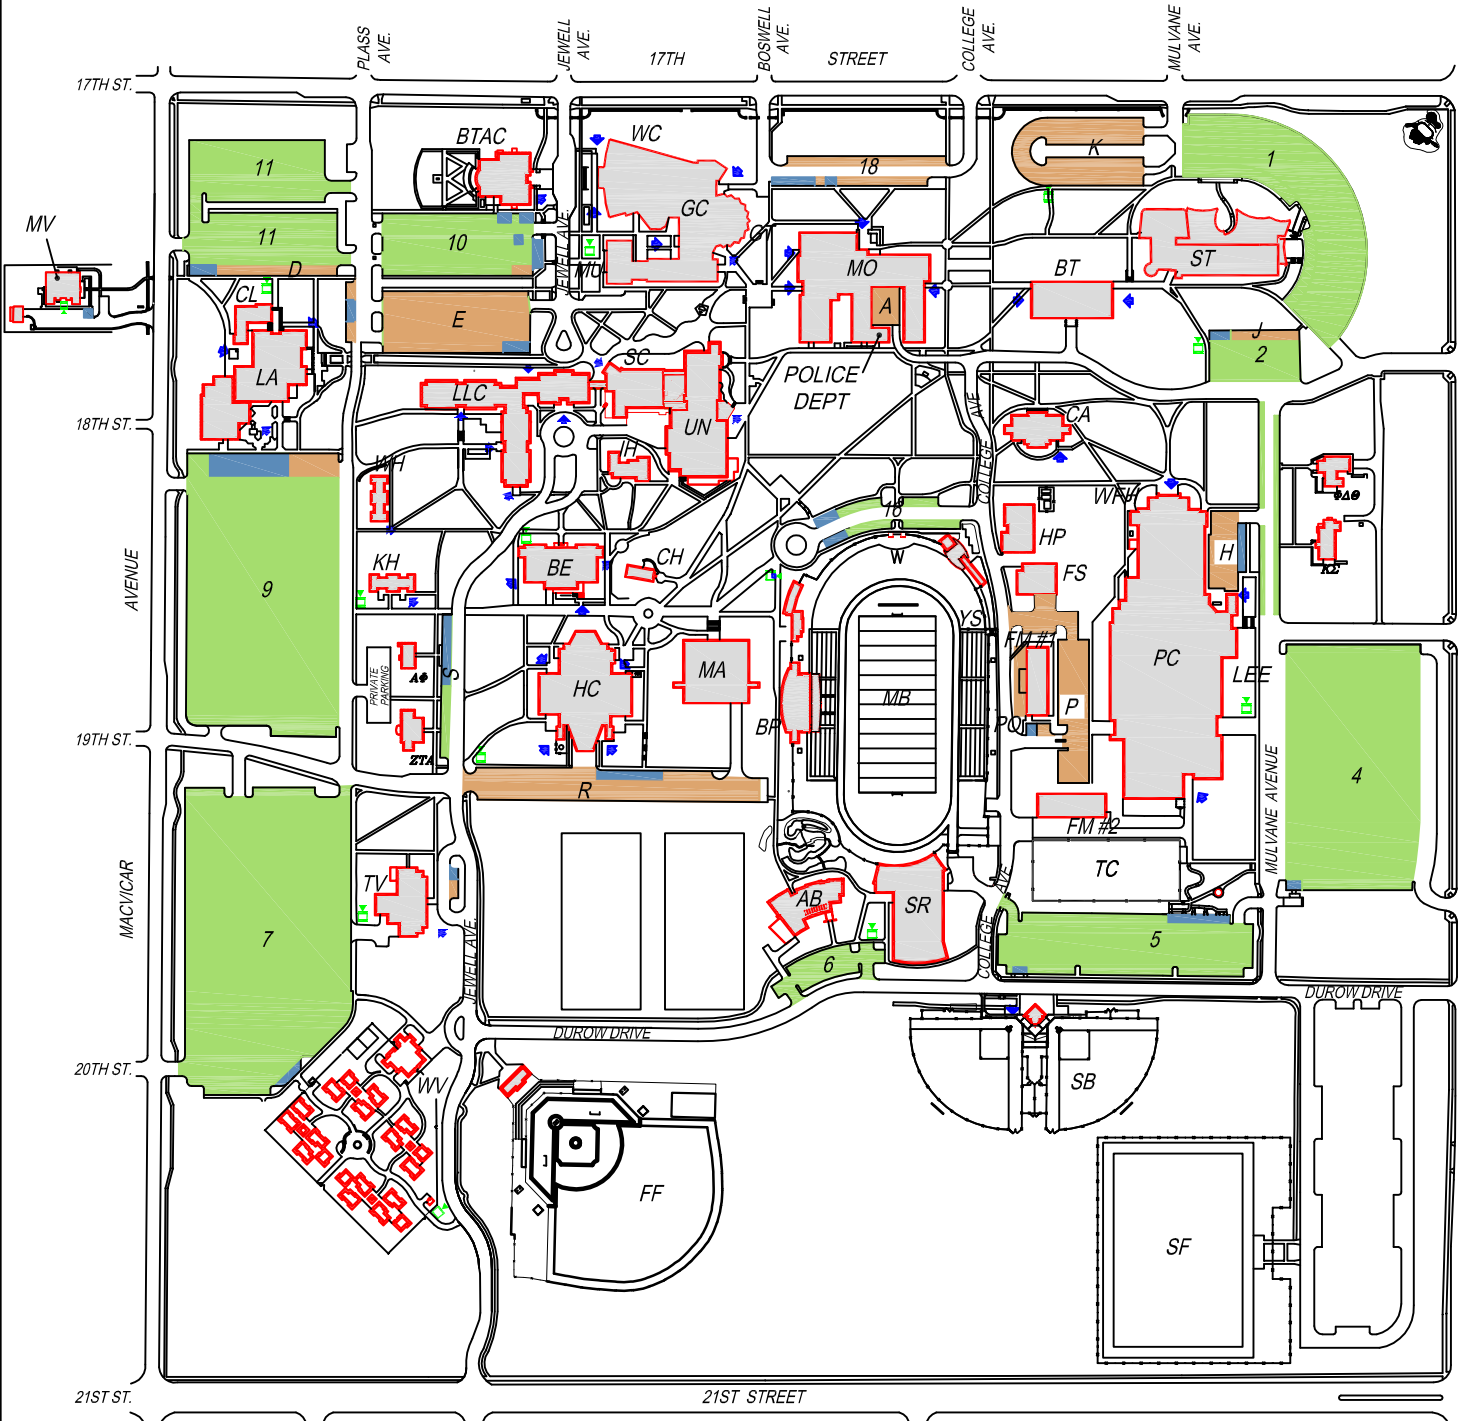

WASHBURN UNIVERSITY CAMPUS / PARKING MAP

BUILDING LEGEND

AB	ART BUILDING
BE	BENTON HALL
BP	BIANCHINO PAVILION
BT	BENNETT COMPUTER CENTER
BTC	BRADBURY THOMPSON ALUMNI CENTER
CA	CARNEGIE HALL
CH	CAROLE CHAPEL
CL	LEGAL CLINIC
FF	FALLEY FIELD
FM	FACILITIES MAINTENANCE BUILDING
FS	FACILITIES SERVICES
GC	GARVEY FINE ARTS CENTER
GT	ANDREW J & GEORGIA NEESE GRAY THEATRE
HC	HENDERSON LEARNING RESOURCES CENTER
HP	HEAT PLANT
IC	INTERNATIONAL CENTER
KH	KUEHNE HALL
LA	LAW SCHOOL
LEE	LEE ARENA
LLC	LIVING LEARNING CENTER
MA	MABEE LIBRARY
MB	MOORE BOWL
MO	MORGAN HALL
MU	MULVANE ART MUSEUM
MV	WASHBURN ENDOWMENT ASSOCIATION
PC	PETRO ALLIED HEALTH CENTER
PO	POST OFFICE
SB	SOFTBALL FIELDS
SC	STAUFFER COMMONS FOOD COURT
SF	SOCCER FIELD
SR	STUDENT RECREATION & WELLNESS CENTER
ST	STOFFER SCIENCE HALL
TC	TENNIS COURTS
TV	KTWU TELEVISION STUDIO
UN	MEMORIAL UNION
WC	WHITE CONCERT HALL
WFH	WHITING FIELD HOUSE
WH	WEST HALL
WV	WASHBURN VILLAGE
YS	YAGER STADIUM

LEGEND

	EXISTING BUILDING
	ACCESSIBLE PARKING
	UNRESTRICTED PARKING
	RESTRICTED PARKING
	ACCESSIBLE ENTRANCE
	LOCATION OF HELP PHONES

REVISIONS: 09/08

17TH ST.
18TH ST.
19TH ST.
20TH ST.
21ST ST.
WASHBURN AVENUE
HAMPTON ST.