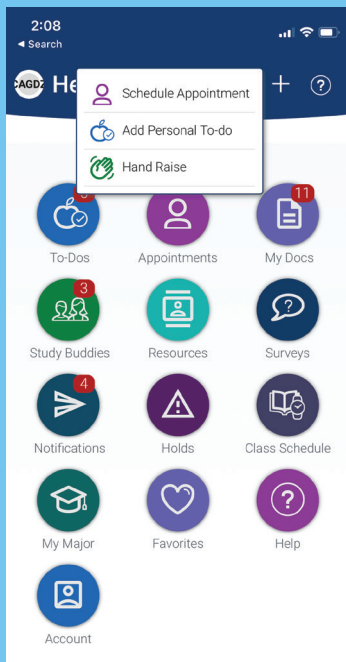

Need Help? RAISE YOUR HAND!

Finding the right person to ask for help can be a challenge. **Navigate's newest feature** allows you to raise your hand and ask for help with ease, through **Hand Raise**. Tell us how we can help you find success by submitting a Hand Raise. Washburn will be in touch right away!

**Tap the + and
select Hand Raise**

**Select a reason, choose a class if
needed, add comments and submit**