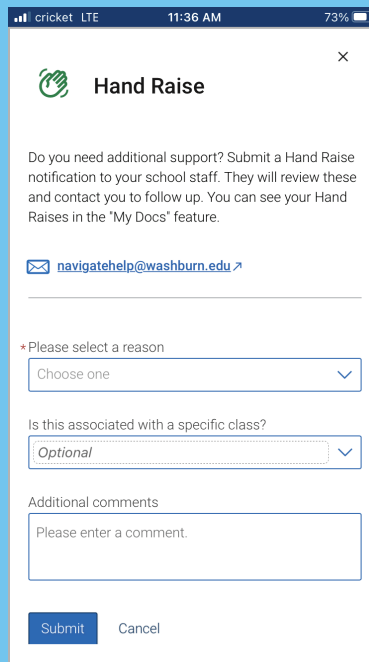

Need Help? RAISE YOUR HAND!

Finding the right person to ask for help can be a challenge. **Navigate's newest feature** allows you to raise your hand and ask for help with ease, through **Hand Raise**. Tell us how we can help you find success by submitting a Hand Raise. Washburn will be in touch right away!

**Tap the + and
select Hand Raise**

**Select a reason, choose a class if
needed, add comments and submit**