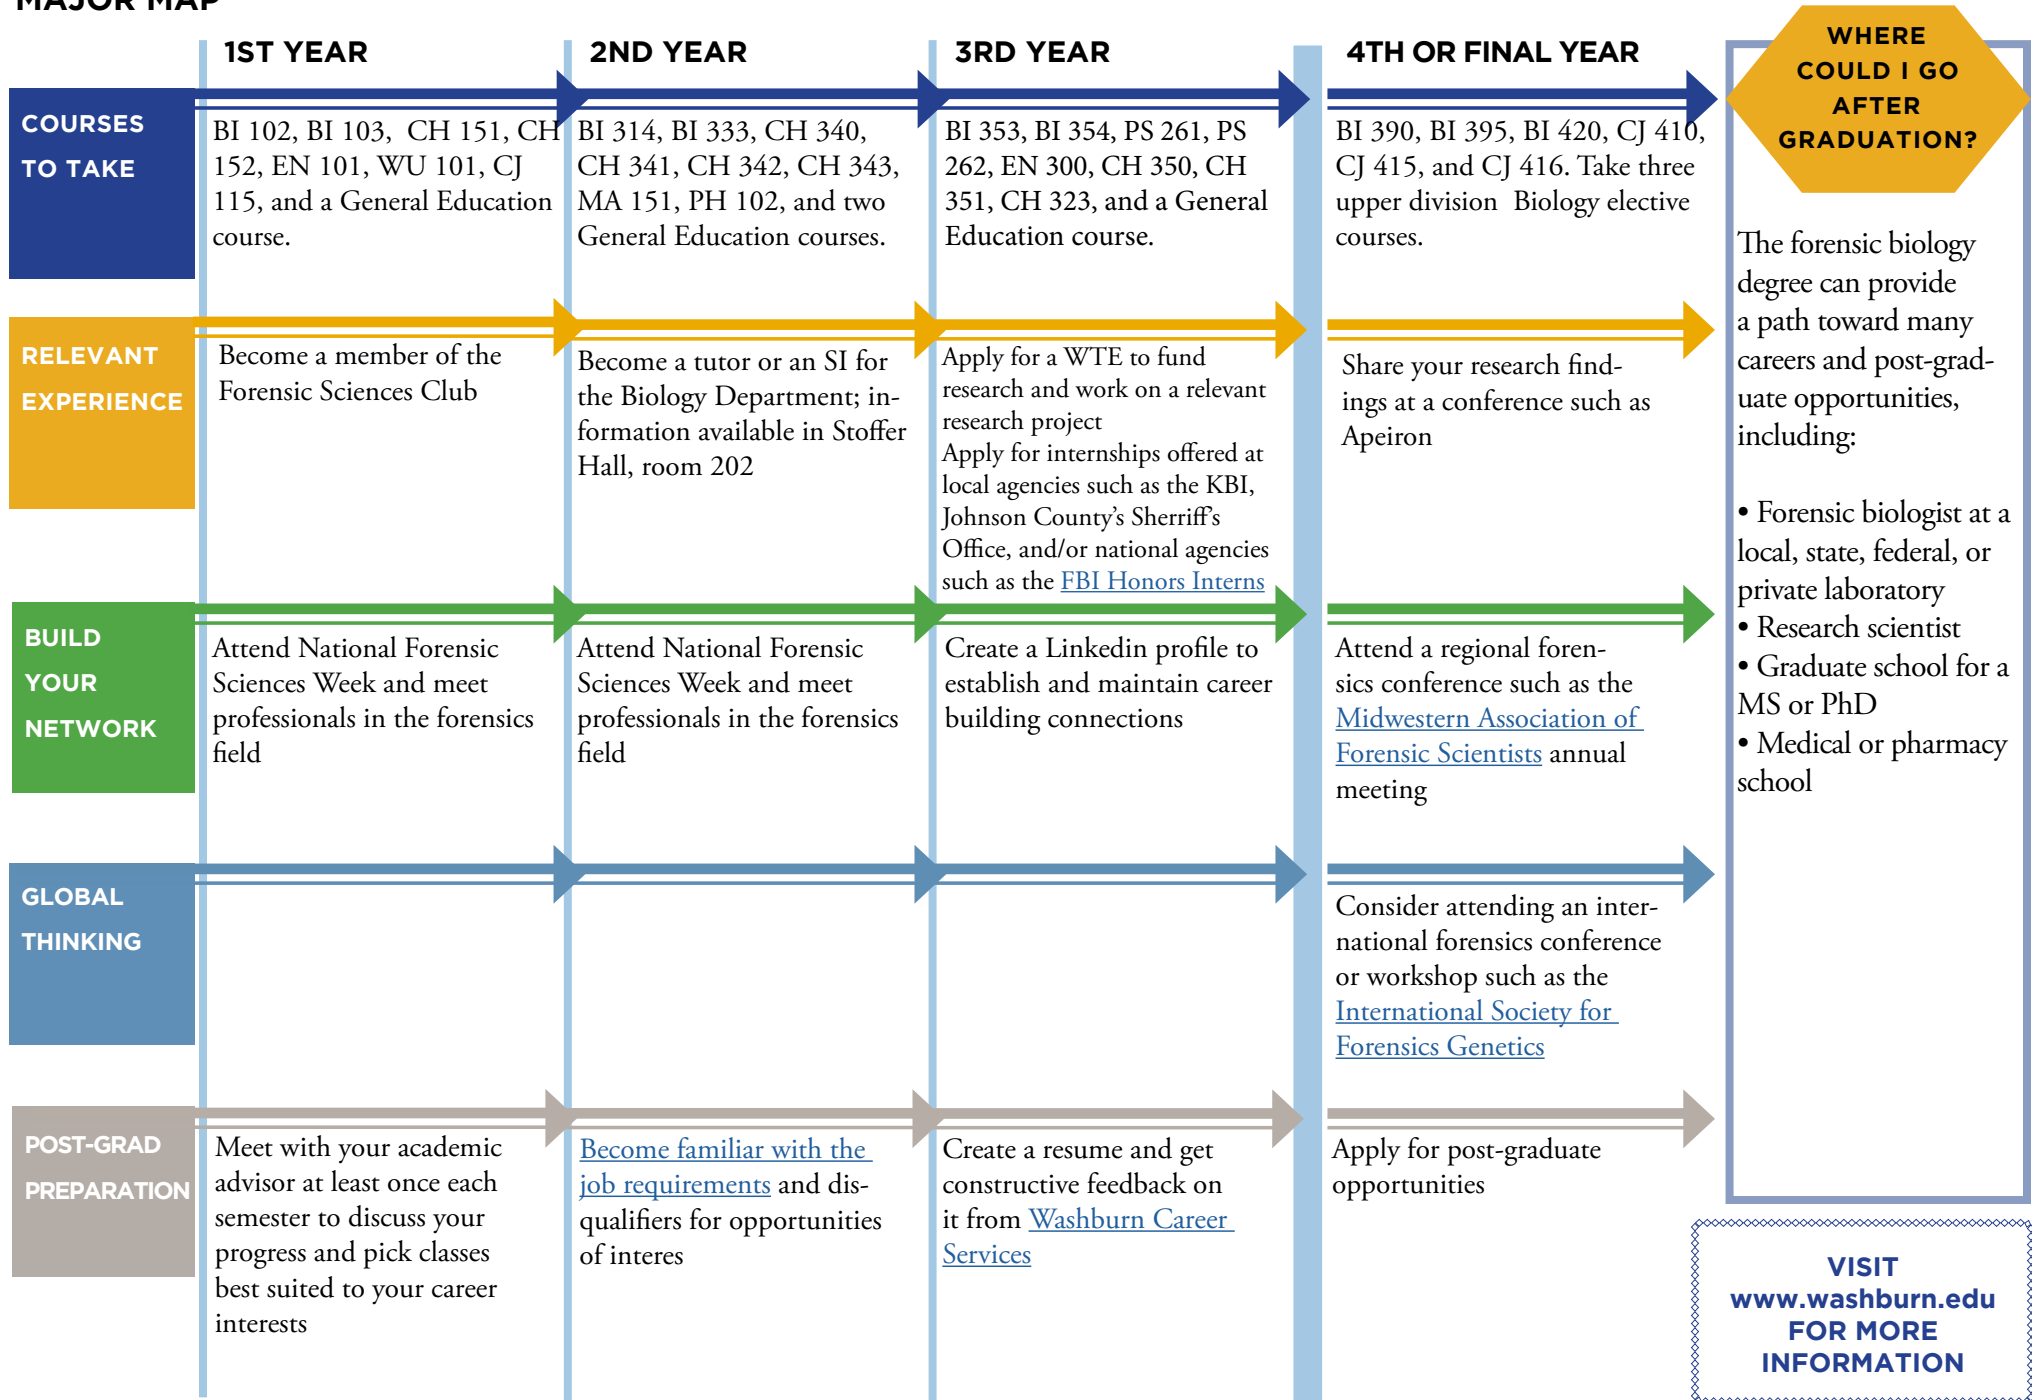

Forensic Biology

Bachelor of Science in Forensic Biology

MAJOR MAP

VISIT
www.washburn.edu
FOR MORE INFORMATION