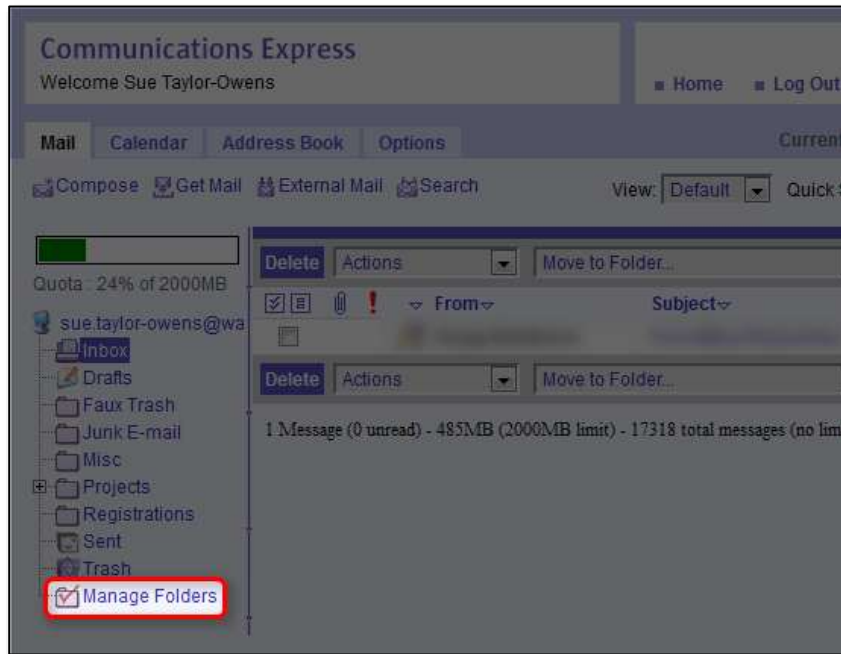

# MyWashburn: Emptying Trash

1. Open email from MyWashburn
2. Click on the Manage Folders link

3. Click the Empty Trash button next to the Trash folder