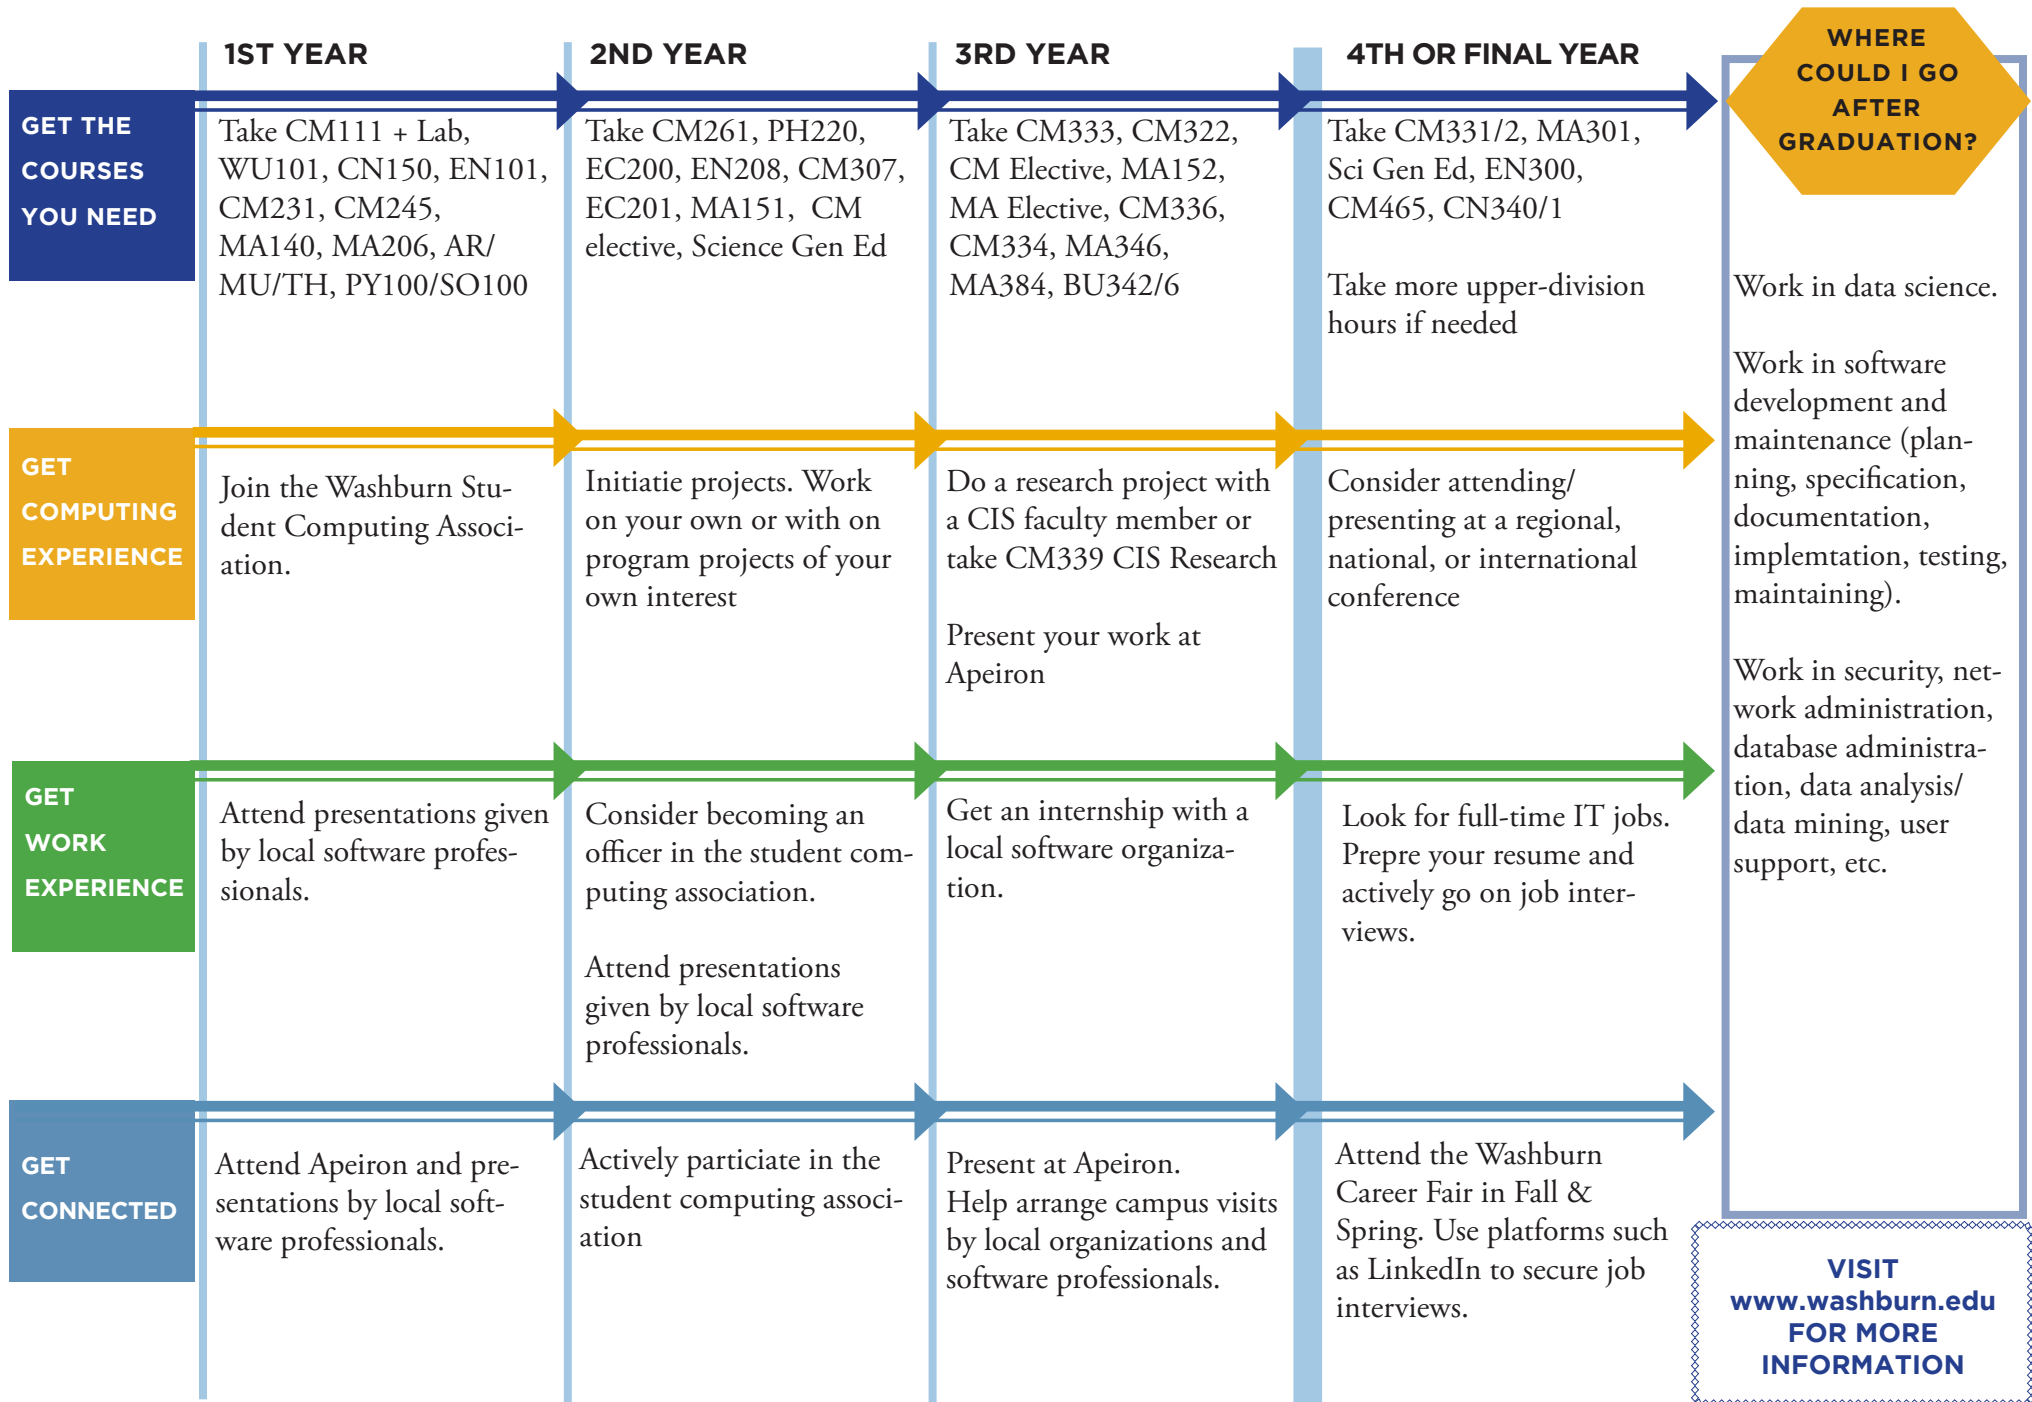

CIS: Data Science

Bachelor of Science in Computer Information Science with Data Science Concentration

VISIT
www.washburn.edu
FOR MORE INFORMATION